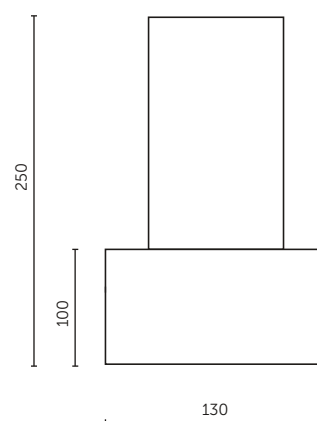

OVERALL DIMENSIONS (MM)

We reserve the right to change our product specifications. Please visit www.strolzleuchten.at for the latest product information.

Certifications

Strolz

info@strolzleuchten.at
strolzleuchten.at