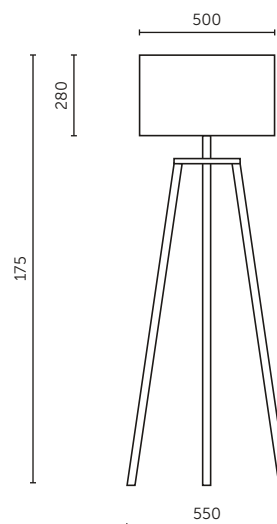

ITEM DESCRIPTION

Mounting	Floor
Environment	Indoor, horizontal and plane surface
Description	Handmade floor lamp with lampshade

ELECTRICAL

Switching	On-Off - not dimmable
Voltage (V)	230-240VAC, 50-60Hz
Energylabel	A++ - E
Max. power	60W
Optional light source	LEDON LED 12,5W E27 1050 lm dimmable
Supply	2700 K - Order no. L29001031 Power cord, EU Plug Norm CEE 7/7 plug type E+F, other types on request

PHYSICAL

Material base	Walnut wood, brass
Materials lampshade	Pleats
Cord length (cm)	450
Weight (kg)	6,5
Packaging (pieces)	3

Due to the handcrafted nature of the product, small variations in colours, size and shape can occur.

Issue: Oct 2018

OVERALL DIMENSIONS (MM)

We reserve the right to change our product specifications. Please visit www.strolzleuchten.at for the latest product information.

Certifications

Strolz

info@strolzleuchten.at
strolzleuchten.at