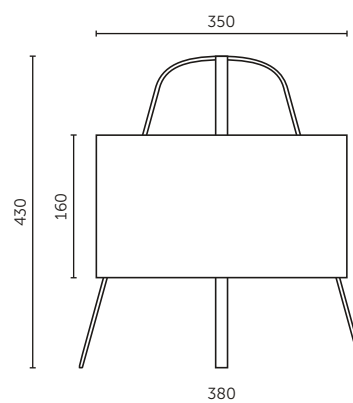

OVERALL DIMENSIONS (MM)

We reserve the right to change our product specifications. Please visit www.strolzleuchten.at for the latest product information.

Certifications

Strolz

info@strolzleuchten.at
strolzleuchten.at