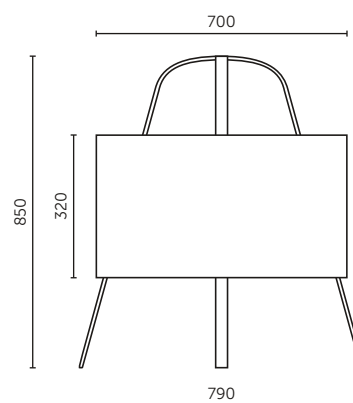

### PHYSICAL

Material base	Baked steel
Materials lampshade	Merino woollen loden fabric
Cord length (cm)	300
Weight (kg)	8
Packaging (pieces)	2

Due to the handcrafted nature of the product, small variations in colours, size and shape can occur.

### OVERALL DIMENSIONS (MM)

We reserve the right to change our product specifications.  
Please visit [www.strolzleuchten.at](http://www.strolzleuchten.at) for the latest product information.