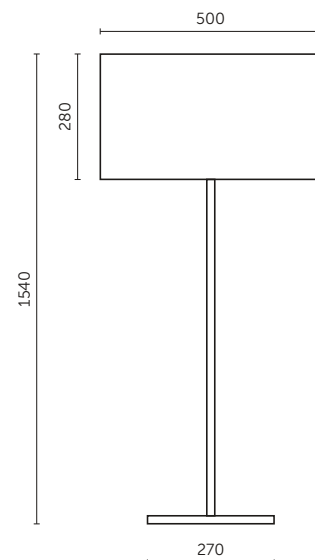

### ELECTRICAL

Switching	On-Off - not dimmable
Voltage (V)	230-240VAC, 50-60Hz
Energylabel	A++ - E
Max. power	60W
Optional light source	LEDON LED 12,5W E27 1050 lm dimmable
Supply	2700 K - Order no. L29001031 Power cord, EU Plug Norm CEE 7/7 plug type E+F, other types on request

### PHYSICAL

Material base	Brass
Materials lampshade	Pleats
Cord length (cm)	300
Weight (kg)	6
Packaging (pieces)	2

Due to the handcrafted nature of the product, small variations in colours, size and shape can occur.

### OVERALL DIMENSIONS (MM)

We reserve the right to change our product specifications. Please visit [www.strolzleuchten.at](http://www.strolzleuchten.at) for the latest product information.