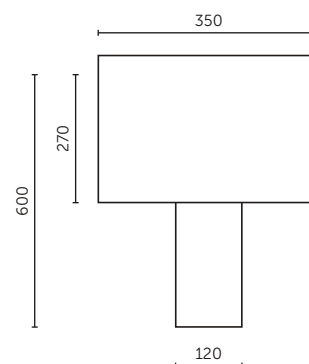

OVERALL DIMENSIONS (MM)

We reserve the right to change our product specifications.
Please visit www.strolzleuchten.at for the latest product information.

Certifications