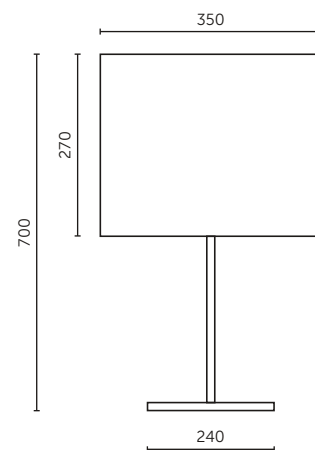

OVERALL DIMENSIONS (MM)

We reserve the right to change our product specifications.
Please visit www.strolzleuchten.at for the latest product information.

Certifications