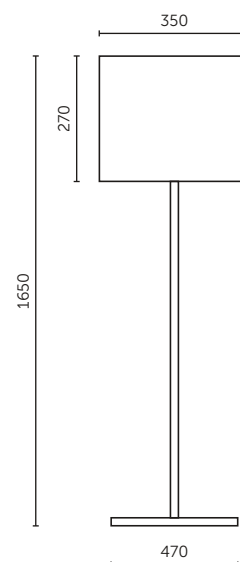

OVERALL DIMENSIONS (MM)

We reserve the right to change our product specifications.
Please visit www.strolzleuchten.at for the latest product information.

Certifications

Strolz

info@strolzleuchten.at
strolzleuchten.at