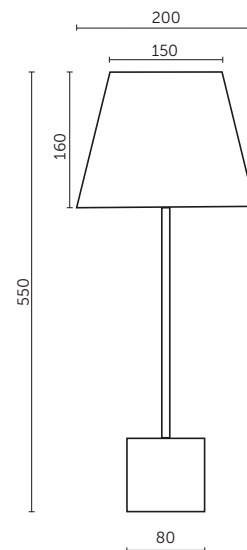

### ITEM DESCRIPTION

Mounting	Table
Environment	Indoor, horizontal and plane surface
Description	Handmade table lamp with lampshade

### PHYSICAL

Material base	Brass / Steel, concrete
Materials lampshade	Velvet
Cord length (cm)	180
Weight (kg)	2
Packaging (pieces)	2

Due to the handcrafted nature of the product, small variations in colours, size and shape can occur.

### OVERALL DIMENSIONS (MM)

We reserve the right to change our product specifications.  
Please visit [www.strolzleuchten.at](http://www.strolzleuchten.at) for the latest product information.