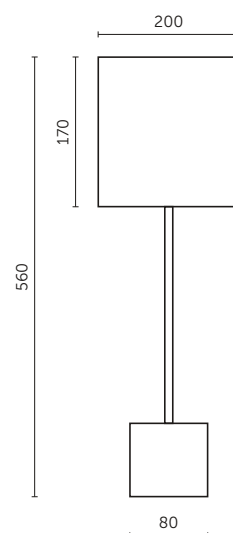

### PHYSICAL

Material base	Brass / Steel, concrete
Materials lampshade	Velvet
Cord length (cm)	180
Weight (kg)	2
Packaging (pieces)	2

Due to the handcrafted nature of the product, small variations in colours, size and shape can occur.

### OVERALL DIMENSIONS (MM)

We reserve the right to change our product specifications.  
Please visit [www.strolzleuchten.at](http://www.strolzleuchten.at) for the latest product information.