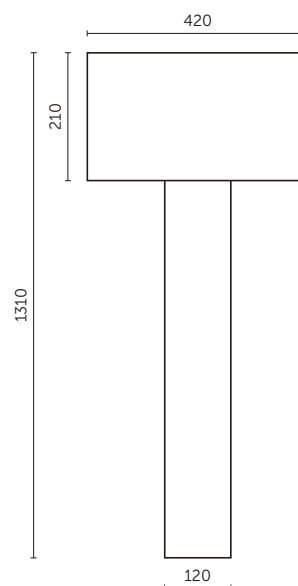

OVERALL DIMENSIONS (MM)

We reserve the right to change our product specifications. Please visit www.strolzleuchten.at for the latest product information.

Certifications

Strolz

info@strolzleuchten.at
strolzleuchten.at