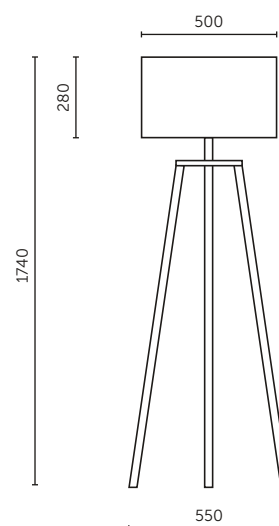

ITEM DESCRIPTION

Mounting	Floor
Environment	Indoor, horizontal and plane surface
Description	Handmade floor lamp with lampshade inside gold

ELECTRICAL

Switching	On-Off - not dimmable
Voltage (V)	230-240VAC, 50-60Hz
Energylabel	A++ - E
Max. power	60W
Optional light source	LED 1050lm E27
Supply	Power cord, EU Plug Norm CEE 7/7 plug type E+F, other types on request

PHYSICAL

Material base	Walnut wood, brass
Materials lampshade	Pleats
Cord length (cm)	450
Weight (kg)	6
Packaging (pieces)	3

Due to the handcrafted nature of the product, small variations in colours, size and shape can occur.

Issue: October 2019

OVERALL DIMENSIONS (MM)

We reserve the right to change our product specifications. Please visit www.strolzleuchten.at for the latest product information.

Certifications