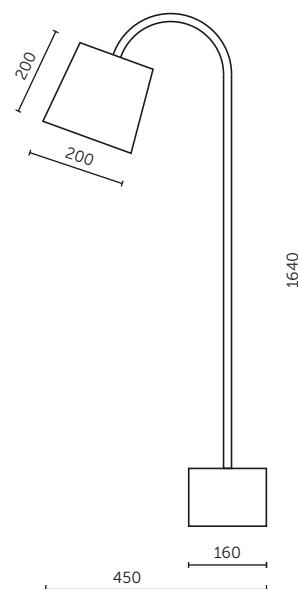

OVERALL DIMENSIONS (MM)

We reserve the right to change our product specifications.
Please visit www.strolzleuchten.at for the latest product information.

Certifications

Strolz

info@strolzleuchten.at
strolzleuchten.at